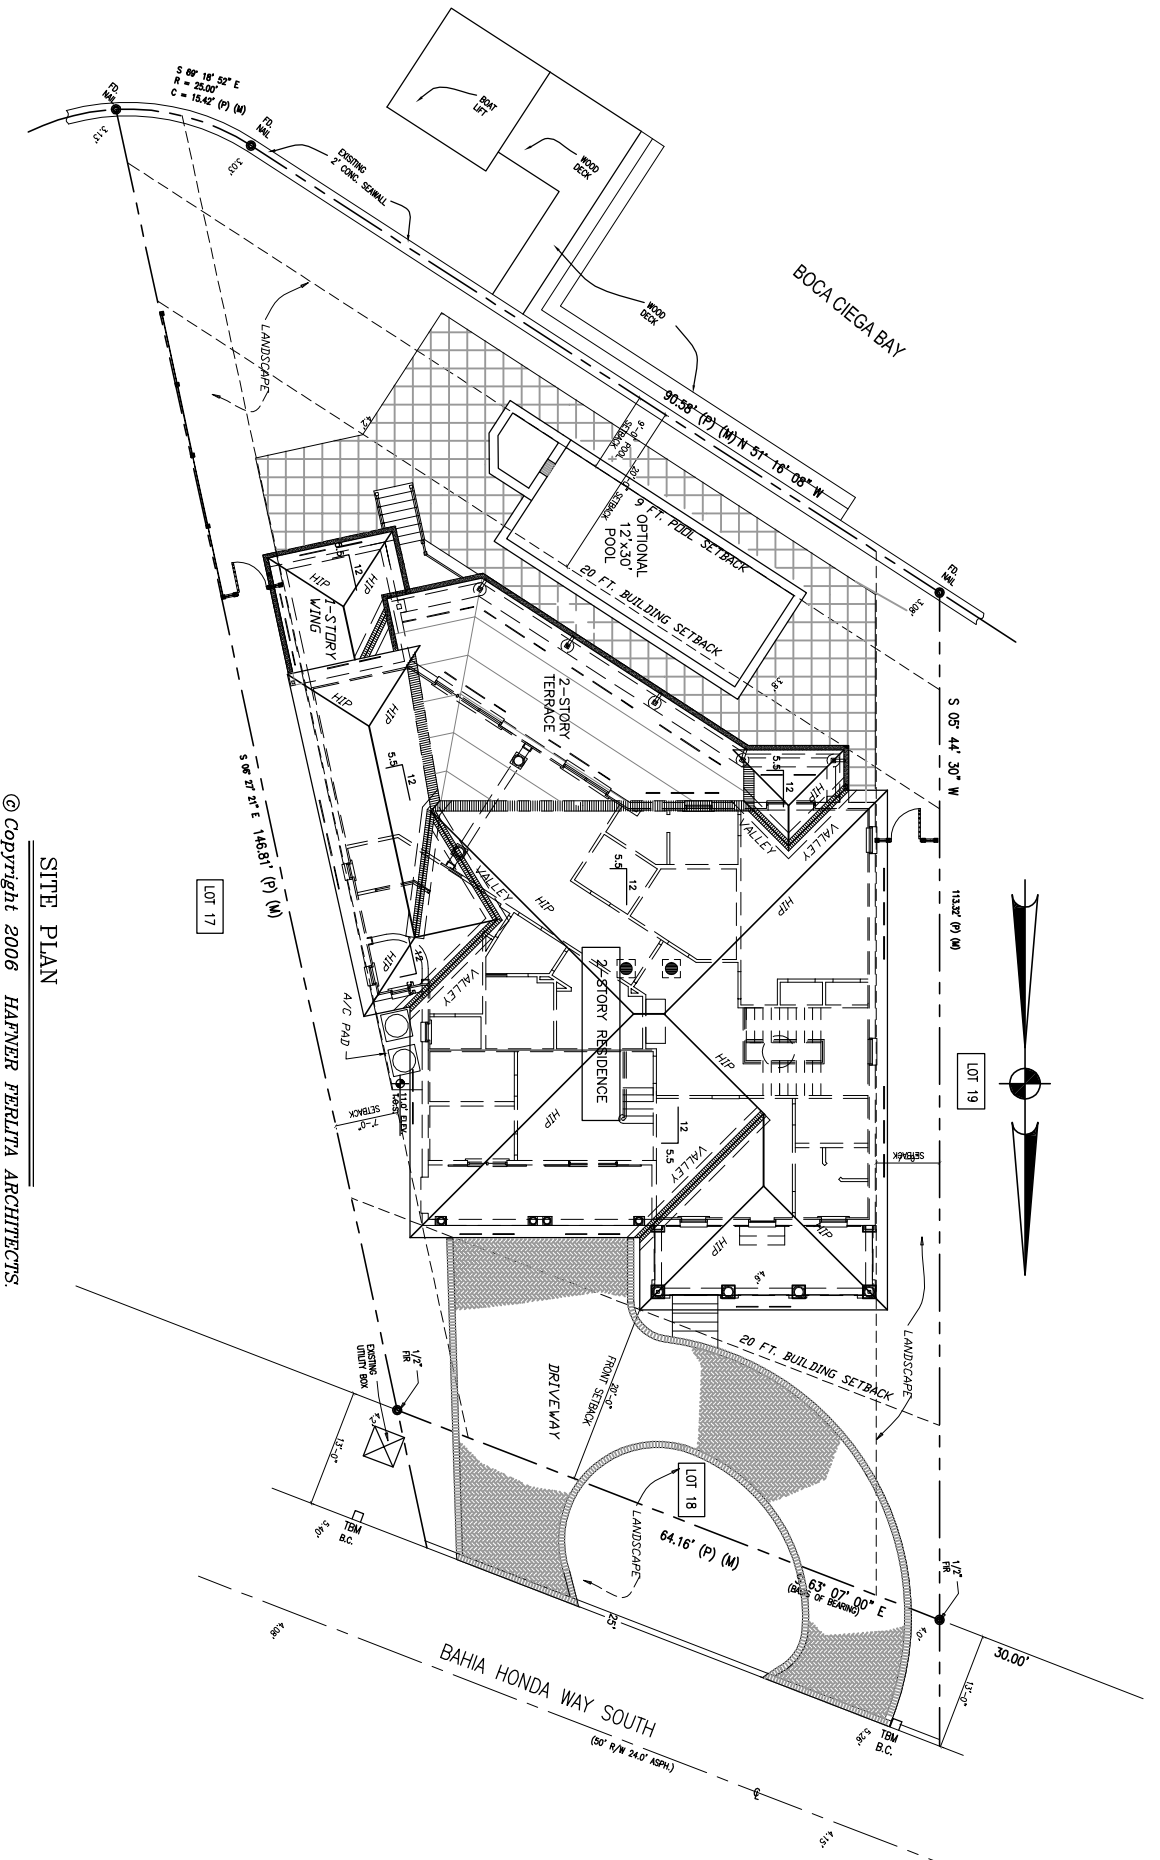

SHEET NO. 2

6 APRIL 2006
HF05119

A RESIDENCE AT BAHIA HONDA WAY
FOR MCGRATH DEVELOPMENT CORPORATION
SAINT PETERSBURG BEACH
FLORIDA

HAFNER FERLITA
ARCHITECTS.
Architects and Planners
Tampa, Florida
AAC000737

SITE PLAN
© Copyright 2006 HAFNER FERLITA ARCHITECTS.